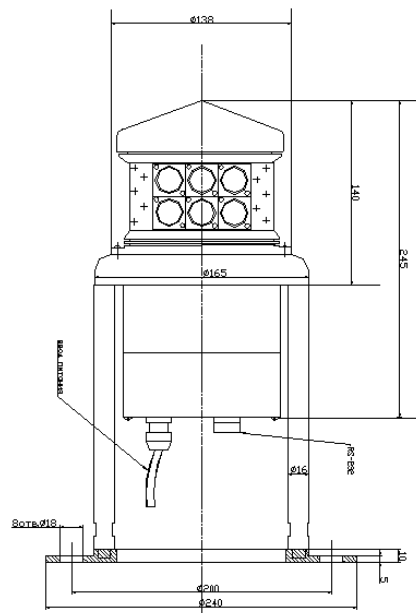

Navigational LED lantern Gotta-NVL(FSN-03MR-S) (for marine, riverine) for use of monitoring aids to navigation on leading line navigation signs to indicate ship routing in the seas, rivers, canals, reservoirs, lakes. Visibility range, glimpse characteristic and the colour of light are determined in accordance with the requirement of the International Association of Lighthouse Authorities (IALA).

Emission colour	Red, Green, White, Yellow, Blue
Range	Up to 14,4 miles
Horizontal angle of emission	10°
Vertical angle of emission	10°
Glimpse feature	IALA recommendation – 256. Customer requested– software adjustable upon order
Emission intensity	Software adjustable
Product average technical lifespan	10 000 hours
Nominal current consumption	1000 mA
Operating voltage supply	From +9 to +24V (limited to 5,2+30 V)
Operating temperature range	From –40°C to +40°C, limited to –50°C to +70°C.
Housing material based on operating conditions	- Steel35 with galvanized housing, gloss powder paint - Stainless steel, gloss powder paint - Aluminum, gloss powder paint
Height	245 mm
Width	240 mm
Mass	5 kg
Operating lifetime	5 years
Storage lifetime	5 years
Protection level	IP67
Conformity certificate of State Registry	№ 1310609 from 19.07.2013
Certificate PMPC	№ 13.00453.327 от 30.08.2013
Quality certificate	ISO 9001:2008
Warranty period	12 months
Specifications	HTAB.468230.301
Supplied with	Lantern Gotta-NVL(FSN-03MR-S); Power Cable; Tech. Passport

LED lantern Gotta-NVL(FSN-03MR-S) at the ПСЗ «Dvornaya Schell» of «Goluboy Potok» object OAO «Gazprom»

Example of placing an order:
«Navigation LED lantern»

When placing an order please specify the decimal number of the main document, execution number and additional execution number.